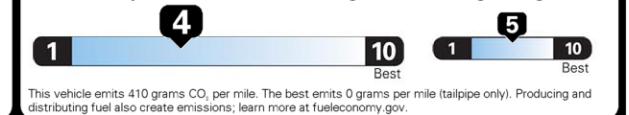

+For more information, see retailer, owner's
manual or www.INFINITIUSA.com/intouch/
important-information
++Replaces standard equipment if applicable
+++Replaces standard and other optional
equipment (if applicable)

Manufacturer's Suggested
Retail Base Price: $48,150.00

Options Included by Manufacturer
ESSENTIAL PACKAGE 2,900.00

Around View® Monitor (AVM) w/
Moving Object Detection (MOD)+
2 Front & 2 Rear Sonar Sensors
Rain-sensing front windshield wipers
INFINITI InTouch™ Navigation
w/ voice commands+
INFINITI InTouch™ Services+
SiriusXM® Traffic+
INFINITI Radiant
Illuminated Kick Plates++
Leather-appointed seating++
SPLASH GUARDS 225.00
CARGO PACKAGE 360.00
Rear cargo cover, cargo area protector,
underfloor storage dividers,
console net & first aid kit

DESTINATION CHARGES 1,025.00

Total* $52,660.00

EPA DOT Fuel Economy and Environment Gasoline Vehicle

Fuel Economy
22 MPG
combined city/hwy
19 city
26 highway
4.5 gallons per 100 miles

SPORT UTILITY VEHICLES range from
18 to 120 MPG. The best vehicle rates
136 MPGe.

You spend
$3,500

more in fuel costs
over 5 years
compared to the
average new vehicle.

Annual fuel cost
$2,200

Fuel Economy & Greenhouse Gas Rating (tailpipe only) Smog Rating (tailpipe only)

fueleconomy.gov

Calculate personalized estimates and compare vehicles

GOVERNMENT 5-STAR SAFETY RATINGS

Overall Vehicle Score ★★★★★
Based on the combined ratings of frontal, side and rollover.
Should ONLY be compared to other vehicles of similar size and weight.

Frontal Crash ★★★★★
Driver Passenger
Based on the risk of injury in a frontal impact.
Should ONLY be compared to other vehicles of similar size and weight.

Side Crash ★★★★★
Front seat Rear seat
Based on the risk of injury in a side impact.

Rollover ★★★★★
Based on the risk of rollover in a single-vehicle crash.

Star ratings range from 1 to 5 stars (★★★★★) with 5 being the highest.

Source: National Highway Traffic Safety Administration (NHTSA)
www.safercar.gov or 1-888-327-4236

TOTAL OWNERSHIP EXPERIENCE

1. Every Infiniti Vehicle includes Infiniti's:
- 4-Year/60,000 Mile Basic Limited Warranty Coverage **
  - 6-Year/70,000 Mile Powertrain Limited Warranty Coverage **
  - 7-Year/Unlimited Mileage Corrosion Limited Warranty Coverage **
  - 24-hour Roadside Assistance **
  - Complimentary Service Loan Car ***

** Please see the Infiniti Warranty Information booklet for details.
*** Please ask your Infiniti retailer for details.

DELIVERY

VEHICLE COLORS:
EXT:BLACK OBSIDIAN
INT: GRAPHITE

FINAL ASSEMBLY POINT:
SMYRNA

TRANSPORT METHOD:
TRUCK

DEALER:
FAULKNER INF WILLOW GROVE
1510 EASTON RD
WILLOW GROVE PA
19090

VIN: 5N1DL0MM1L513696
EMS:50 STATE EMISSIONS
MDL:84210-513696 KH3-G
OPT: E-K01B92M93B11C03K11
L11555

20200211224602AS72028

*Does not include dealer installed options and accessories, local taxes or license fees. This label has been applied pursuant to federal law. Do not remove prior to delivery to the ultimate purchaser.

**Not actual Monroney Label. Provided for informational purposes only. Vehicle features, pricing and other information subject to change, may vary from actual vehicle content and/or Monroney label description. While Nissan makes reasonable efforts to ensure accuracy of information, Nissan is not responsible for changes, errors or omissions. See actual vehicle and/or verify information in question with your Nissan dealer.